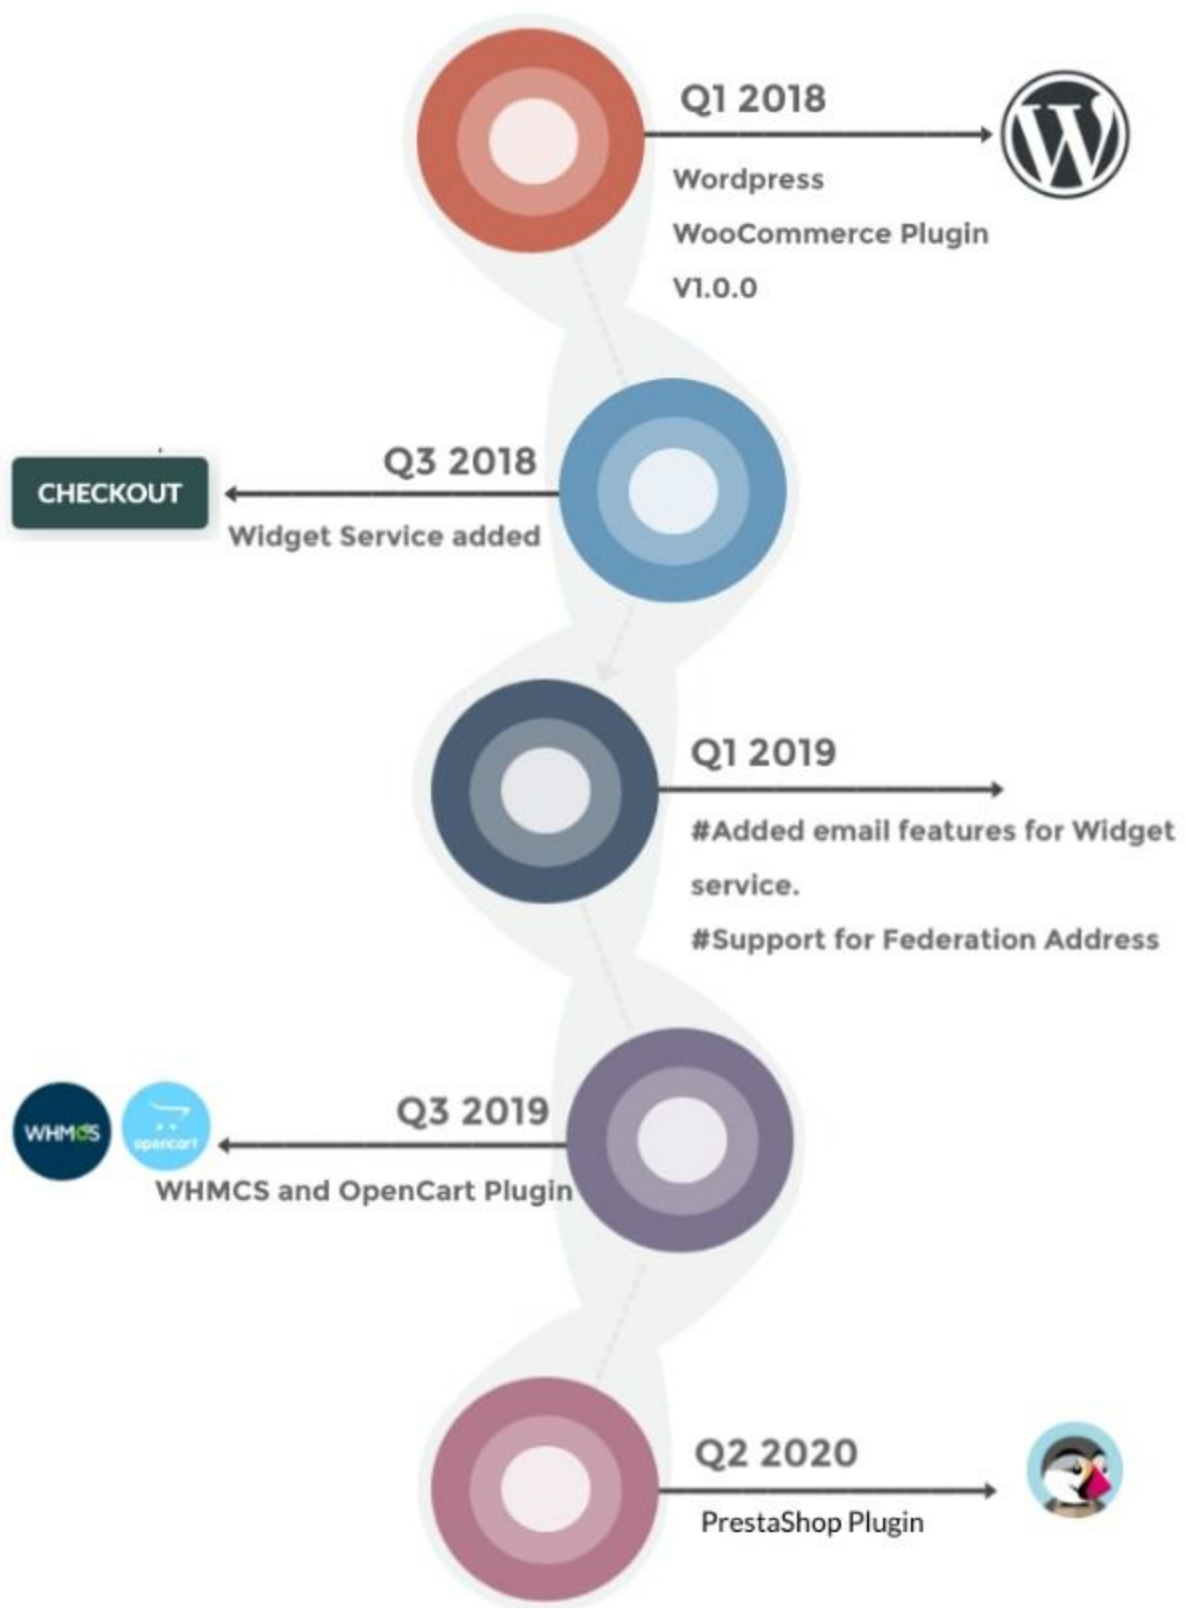

# SwPlug RoadMap

SWPLUG : The intelligent solution to online payments

 @plug\_sw

[www.swplug.com](http://www.swplug.com)